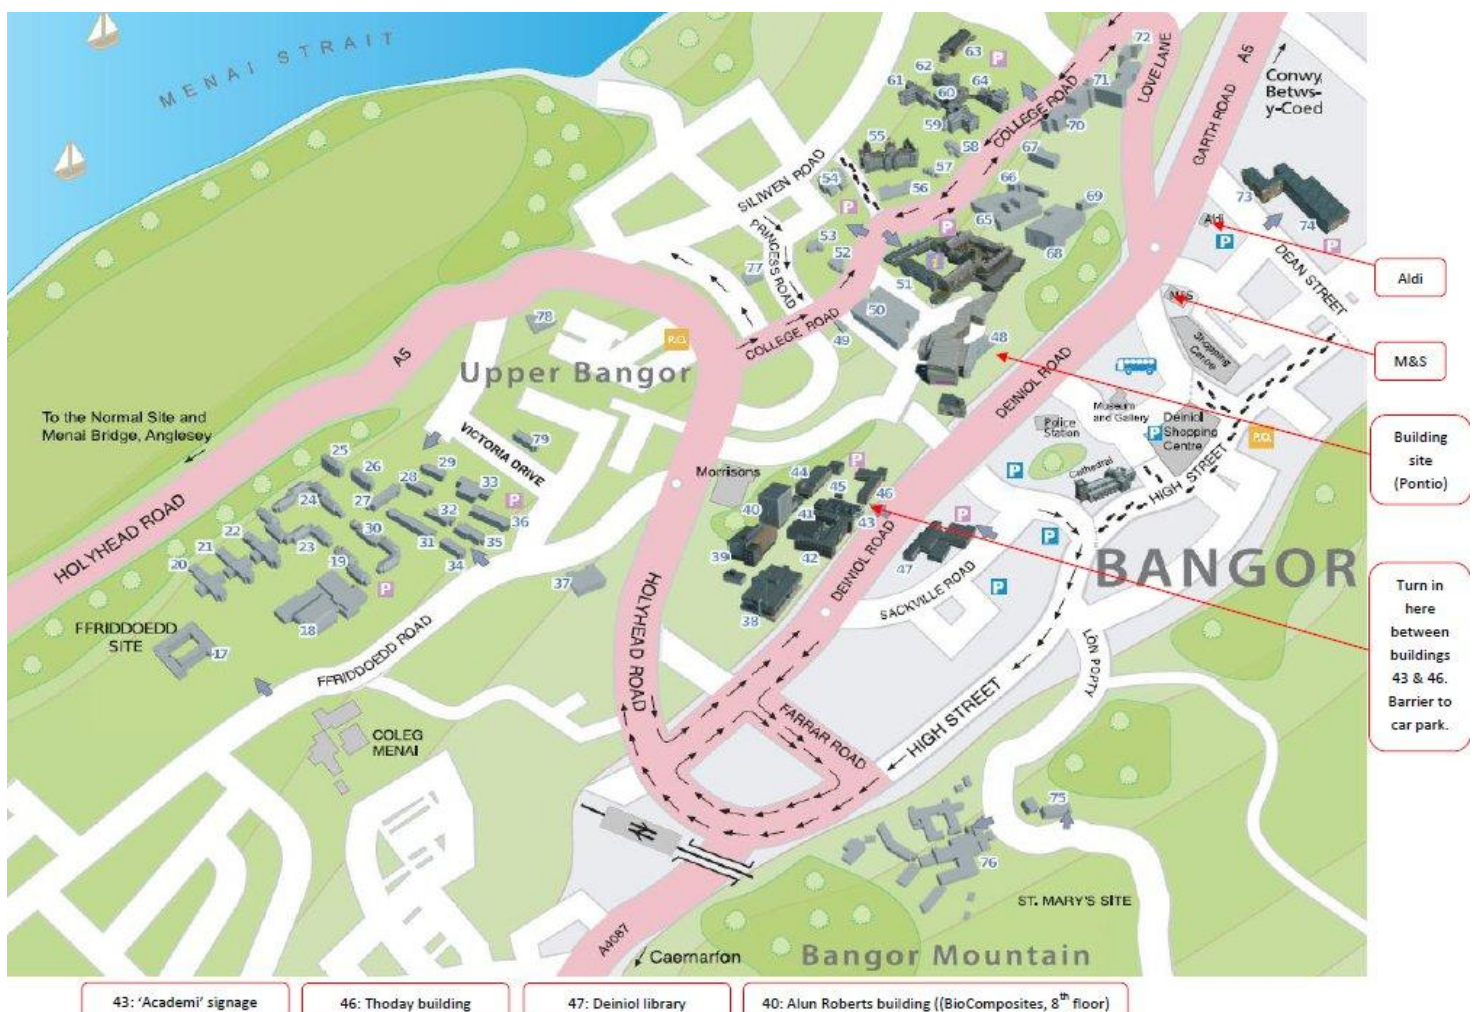

BioComposites Centre
Bangor University
Deiniol Road,
Bangor, Gwynedd
LL57 2UW, UK

T: +44 (0)1248 370588
F: +44 (0)1248 370594
E: bc@bangor.ac.uk

www.bc.bangor.ac.uk

How to find us

We are located at the Bangor University Science Site in the 10 storey **Alun Roberts Building (Building 40** on the map below). Our general office is situated on the **8th floor** and signposted from the lifts.

Arriving by car

Leave the A55 at Junction 11 and follow signs to Bangor. Pass Llandygai industrial estate and Port Penrhyn. The University Science Site is located just past the new Pontio building on the right hand side of Deiniol Road. The entrance to the main car park is between buildings 43 & 46. Please note: Access to the car park is restricted. Contact us for the access barrier code and to arrange a car parking permit before you set off.

Arriving by train

Bangor is on the main London to Holyhead rail line. Several direct Virgin services run daily through the midlands. A direct trans-Wales service, operated by Arriva, runs between Cardiff and Holyhead.

Arriving by air

Liverpool John Lennon and Manchester International airports are one and a half hours' drive from Bangor.

BC is located in building 40, the Alun Roberts building. Our general office is on the 8th floor.