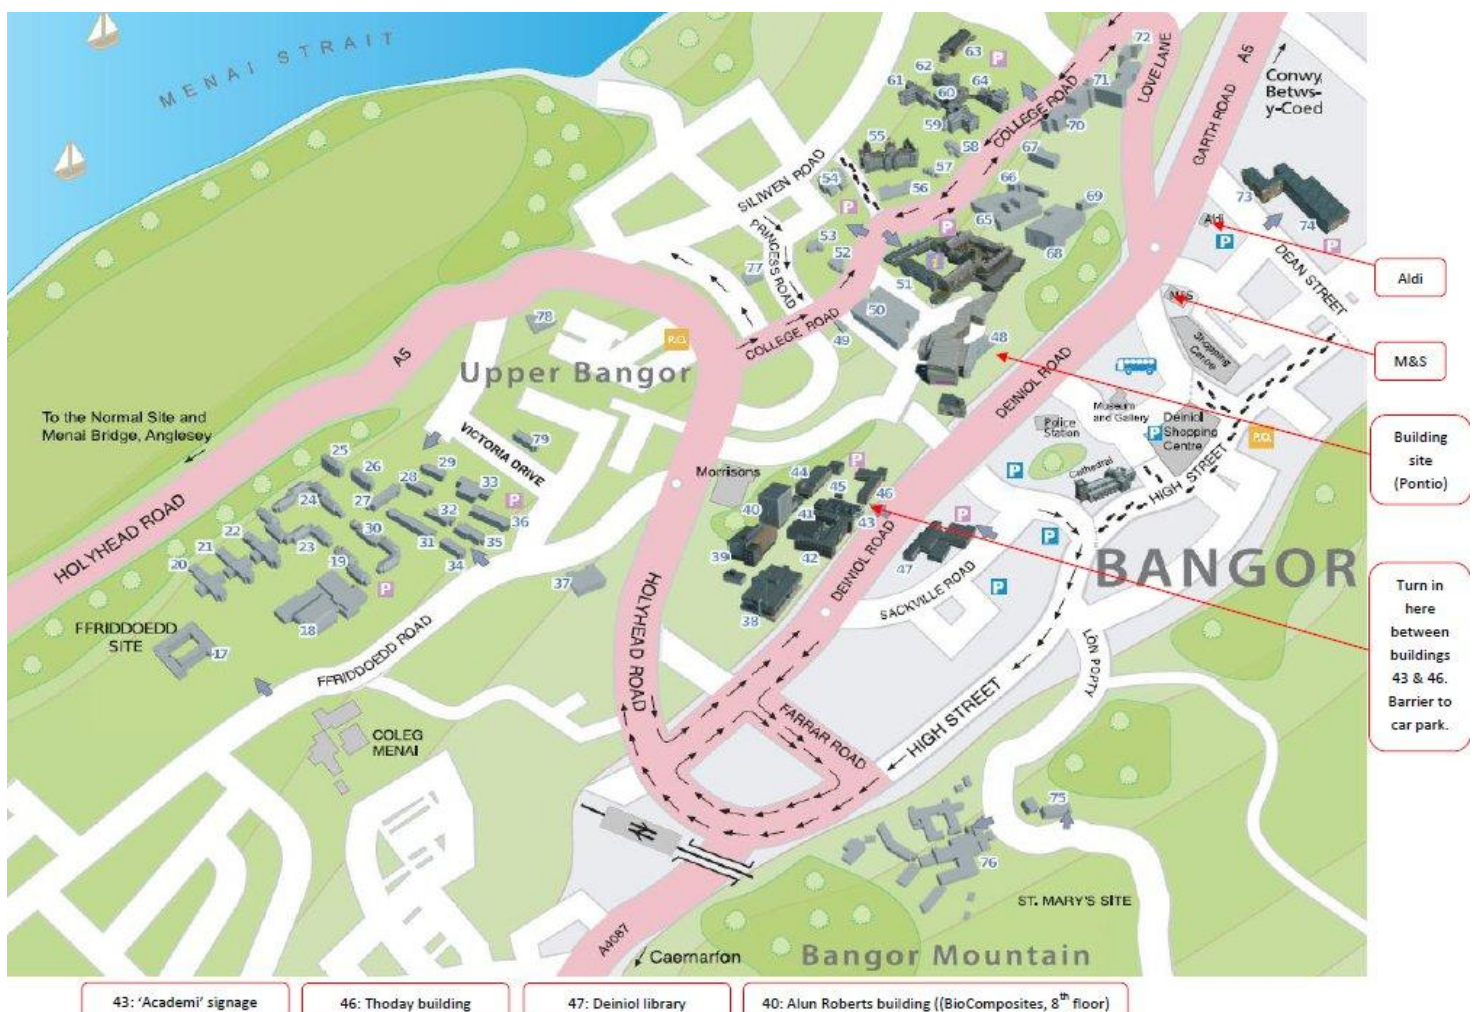

### How to find us

We are located at the Bangor University Science Site in the 10 storey **Alun Roberts Building (Building 40** on the map below). Our general office is situated on the **8th floor** and signposted from the lifts.

### Arriving by car

Leave the A55 at Junction 11 and follow signs to Bangor. Pass Llandygai industrial estate and Port Penrhyn. The University Science Site is located just past the new Pontio building on the right hand side of Deiniol Road. The entrance to the main car park is between buildings 43 & 46. Please note: Access to the car park is restricted. Contact us for the access barrier code and to arrange a car parking permit before you set off.

### Arriving by train

Bangor is on the main London to Holyhead rail line. Several direct Virgin services run daily through the midlands. A direct trans-Wales service, operated by Arriva, runs between Cardiff and Holyhead.

### Arriving by air

Liverpool John Lennon and Manchester International airports are one and a half hours' drive from Bangor.

BC is located in building 40, the Alun Roberts building. Our general office is on the 8<sup>th</sup> floor.